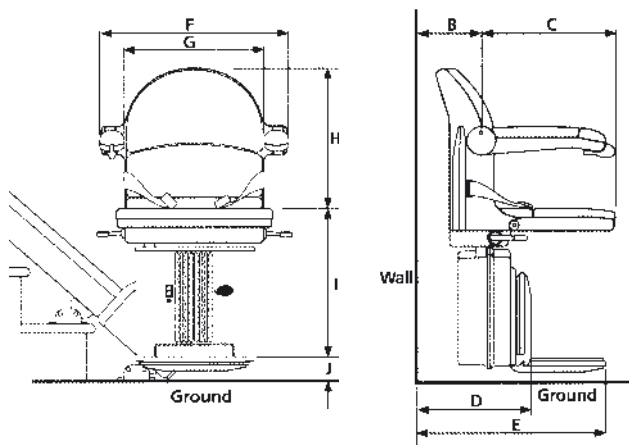

In addition remote controls stationed at the top and bottom of the lift allow it to be called from or sent to the opposite end of the track – great for multi-user locations.

PRACTICAL

The slimline track and foldaway seat ensure that the stairway is left clear for pedestrians too.

This fully waterproofed unit also comes complete with a waterproof cover to help keep it clean.

Minivator OUTDOOR STAIRLIFT

TECHNICAL DATA

A Minimum swivel radius	725mm#A
B Minimum wall to seat back	148mm#B
C Seat depth	400mm
D Minimum folded width to footplate	387mm
E Minimum open width to edge of footplate	674mm
F Armrest width – external	560mm
G Armrest width – internal	440mm
H Seat back height	420mm
I Footplate to seat height – standard seat	455mm min*
I Footplate to seat height – perch seat	530–880mm [†]
J Minimum footplate height	75mm
Minimum track intrusion into staircase	142mm
Minimum track intrusion into top landing – (typical at 45°)	86mm
Weight capacity	137kg/21stone [†]
Speed	0.12m/sec (approx)
Power supply	24v DC battery
Charger	240v
Maximum staircase angle	56°

Also available,
Minivator interior stairlifts

Minivator 1000

Minivator 2000

SpaceSaver™ seat A and B dimensions 687mm and 80mm respectively

* 50mm increments + 20mm offset

† Dependent on option chosen

† 25mm increments + 20mm offset