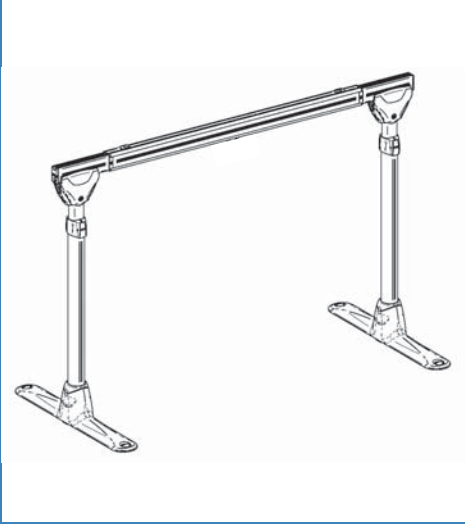

For Portable ceiling lifts

Easytrack FS

Maximum capacity : 200 kg / 440 lb / 31.43 st

√ = Included / O = Optional

# PART	DESCRIPTION	
1a	#700.17250 Easytrack FS extendable track with trolley - 1 piece	√
1b	#700.17100 Easytrack FS base - 2 pieces	√
1c	#700.17000 Easytrack FS post - 2 pieces	√
Optional Protective Bag kit		
2	#002.17010 Protective Bag Kit (Including : #002.17100, #002.17250 & 2 X #002.17000)	O
2a	#002.17250 1 Rail bag	O
2b	#002.17100 1 Base bag	O
2c	#002.17000 1 Post bag	O
EasyKart		
3	#700.17500 Easytrack FS Transport Cart	O
4	#700.08310 Reacher - 61 cm (24 in.)	O
4	#700.08320 Reacher - 91 cm (36 in.)	O

# PRODUCT	DESCRIPTION
#9720090	Easytrack FS REP Free standing system for fixed and portable ceiling lifts

Easytrack FS - Demo

Maximum capacity : 200 kg / 440 lb / 31.43 st

√ = Included / O = Optional