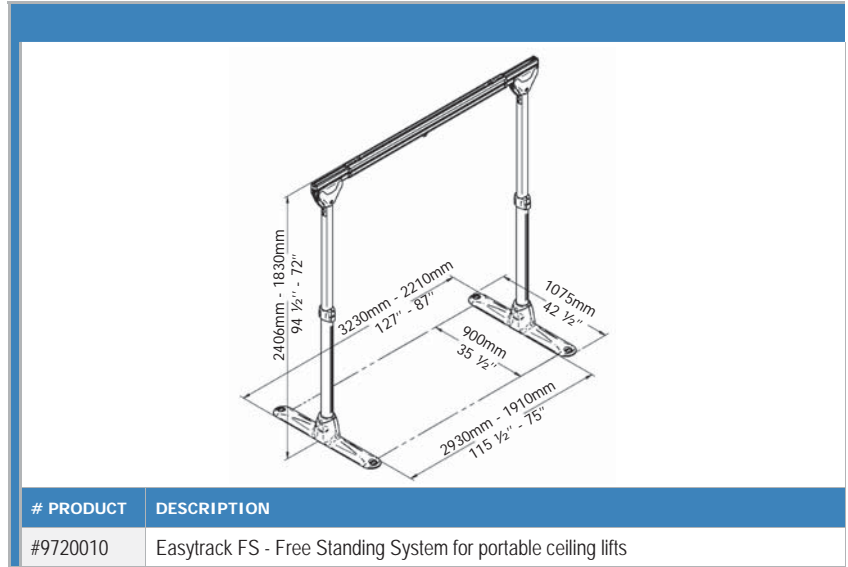

For Portable ceiling lifts

Easytrack FS

Maximum capacity : 200 kg / 440 lb / 31.43 st

√ = Included / O = Optional

# PART	DESCRIPTION	
1a	#700.17250 Easytrack FS extendable track with trolley - 1 piece	√
1b	#700.17100 Easytrack FS base - 2 pieces	√
1c	#700.17000 Easytrack FS post - 2 pieces	√
Optional Protective Bag kit		
2	#002.17010 Protective Bag Kit (Including : #002.17100, #002.17250 & 2 X #002.17000)	O
2a	#002.17250 1 Rail bag	O
2b	#002.17100 1 Base bag	O
2c	#002.17000 1 Post bag	O
EasyKart		
3	#700.17500 Easytrack FS Transport Cart	O
4	#700.08310 Reacher - 61 cm (24 in.)	O
4	#700.08320 Reacher - 91 cm (36 in.)	O

# PRODUCT	DESCRIPTION
#9720090	Easytrack FS REP Free standing system for fixed and portable ceiling lifts

Easytrack FS - Demo

Maximum capacity : 200 kg / 440 lb / 31.43 st

√ = Included / O = Optional