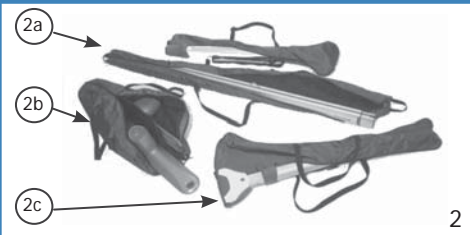

For Portable ceiling lifts

Easytrack FS

Maximum capacity : 200 kg / 440 lb / 31.43 st

√ = Included / O = Optional

# PART	DESCRIPTION	
1a	#700.17250 Easytrack FS extendable track with trolley - 1 piece	√
1b	#700.17100 Easytrack FS base - 2 pieces	√
1c	#700.17000 Easytrack FS post - 2 pieces	√
Optional Protective Bag kit		
2	#002.17010 Protective Bag Kit (Including : #002.17100, #002.17250 & 2 X #002.17000)	O
2a	#002.17250 1 Rail bag	O
2b	#002.17100 1 Base bag	O
2c	#002.17000 1 Post bag	O
EasyKart		
3	#700.17500 Easytrack FS Transport Cart	O
4	#700.08310 Reacher - 61 cm (24 in.)	O
4	#700.08320 Reacher - 91 cm (36 in.)	O

# PRODUCT	DESCRIPTION
#9720090	Easytrack FS REP Free standing system for fixed and portable ceiling lifts

Easytrack FS - Demo

Maximum capacity : 200 kg / 440 lb / 31.43 st

√ = Included / O = Optional

# PART	DESCRIPTION	
1a	#700.17260 Easytrack FS REP - Extendable track with knob device - 1 piece	√
1b	#700.17100 Easytrack FS - Base - 2 pieces	√
1c	#700.17000 Easytrack FS - Post - 2 pieces	√
1d	#402.15505 Charger extension cable - 1 piece	√
1e	#700.17180 FS charger Contact box - 1 piece	√
1f	#200.17280 Track lift guides - on the extendable track	√
Optional Protective Bag Kit		
2	#002.17010 Protective Bag Kit (Including : #002.17100, #002.17250 & 2 X #002.17000)	O
2a	#002.17250 1 Rail bag	O
2b	#002.17100 1 Base bag	O
2c	#002.17000 1 Post bag	O
EasyKart		
3	#700.17500 Easytrack FS Transport cart	O
4	#700.08310 Reacher - 61 cm (24 in.)	O
4	#700.08320 Reacher - 91 cm (36 in.)	O