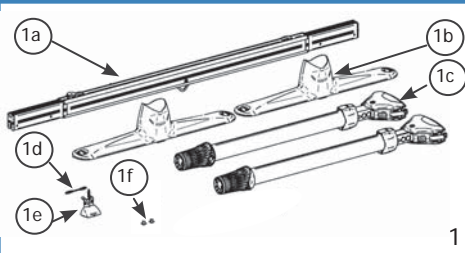

# PART	DESCRIPTION	
1a	#700.17250 Easytrack FS extendable track with trolley - 1 piece	√
1b	#700.17100 Easytrack FS base - 2 pieces	√
1c	#700.17000 Easytrack FS post - 2 pieces	√
Optional Protective Bag kit		
2	#002.17010 Protective Bag Kit (Including : #002.17100, #002.17250 & 2 X #002.17000)	O
2a	#002.17250 1 Rail bag	O
2b	#002.17100 1 Base bag	O
2c	#002.17000 1 Post bag	O
EasyKart		
3	#700.17500 Easytrack FS Transport Cart	O
4	#700.08310 Reacher - 61 cm (24 in.)	O
4	#700.08320 Reacher - 91 cm (36 in.)	O

# PRODUCT	DESCRIPTION
#9720090	Easytrack FS REP Free standing system for fixed and portable ceiling lifts

Easytrack FS - Demo

Maximum capacity : 200 kg / 440 lb / 31.43 st

√ = Included / O = Optional