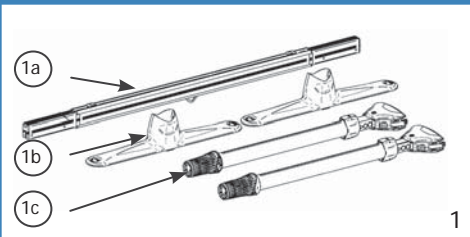

For Portable ceiling lifts

Easytrack FS

Maximum capacity : 200 kg / 440 lb / 31.43 st

√ = Included / O = Optional

# PART	DESCRIPTION	
1a	#700.17250 Easytrack FS extendable track with trolley - 1 piece	√
1b	#700.17100 Easytrack FS base - 2 pieces	√
1c	#700.17000 Easytrack FS post - 2 pieces	√
Optional Protective Bag kit		
2	#002.17010 Protective Bag Kit (Including : #002.17100, #002.17250 & 2 X #002.17000)	O
2a	#002.17250 1 Rail bag	O
2b	#002.17100 1 Base bag	O
2c	#002.17000 1 Post bag	O
EasyKart		
3	#700.17500 Easytrack FS Transport Cart	O
4	#700.08310 Reacher - 61 cm (24 in.)	O
4	#700.08320 Reacher - 91 cm (36 in.)	O

# PART	DESCRIPTION	
1a	#700.17260 Easytrack FS REP - Extendable track with knob device - 1 piece	√
1b	#700.17100 Easytrack FS - Base - 2 pieces	√
1c	#700.17000 Easytrack FS - Post - 2 pieces	√
1d	#402.15505 Charger extension cable - 1 piece	√
1e	#700.17180 FS charger Contact box - 1 piece	√
1f	#200.17280 Track lift guides - on the extendable track	√
Optional Protective Bag Kit		
2	#002.17010 Protective Bag Kit (Including : #002.17100, #002.17250 & 2 X #002.17000)	O
2a	#002.17250 1 Rail bag	O
2b	#002.17100 1 Base bag	O
2c	#002.17000 1 Post bag	O
EasyKart		
3	#700.17500 Easytrack FS Transport cart	O
4	#700.08310 Reacher - 61 cm (24 in.)	O
4	#700.08320 Reacher - 91 cm (36 in.)	O